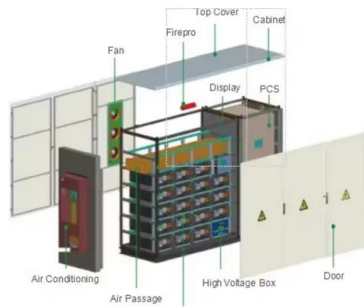

European Solar and Energy Storage Solutions

Saint Martin ewert energy systems

Saint Martin ewert energy systems

Ewert Energy Systems

Ewert Energy Systems is focused on developing solutions for plug-in hybrid and electric vehicles, solar systems, grid stabilization, and other energy storage applications. ORION BMS STANDARD Capable of measuring up to 108 cells connected in series based on configuration. Configurations available in increments of 12 cells in series.