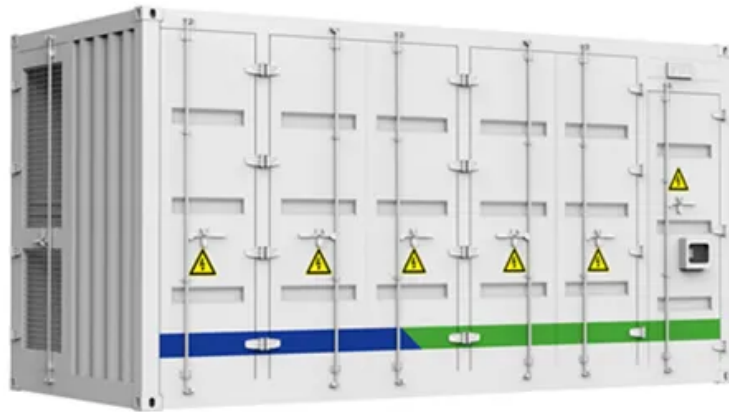

European Solar and Energy Storage Solutions

Saint Martin ewert energy systems

Saint Martin ewert energy systems

Ewert Energy Systems

Ewert Energy Systems is focused on developing solutions for plug-in hybrid and electric vehicles, solar systems, grid stabilization, and other energy storage applications. ORION BMS STANDARD Capable of measuring up to 108 cells connected in series based on configuration. Configurations available in increments of 12 cells in series.