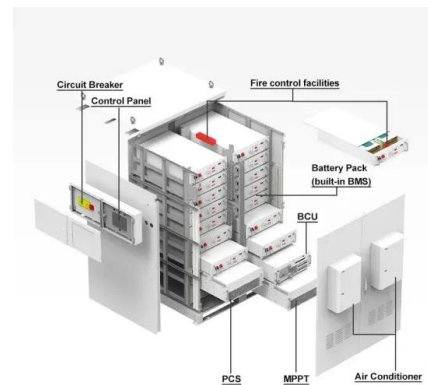

European Solar and Energy Storage Solutions

Sanjing 30kW photovoltaic inverter

Sanjing 30kW photovoltaic inverter

Guangzhou Sanjing Electric Co., Ltd. On-Grid Inverter kW, kW, kW, kW ...

Check out solar inverter C6-75~125K-T6~12 Guangzhou Sanjing Electric Co., Ltd. kW, kW, kW, kW Datasheet PDF file, Prices, Reviews, and their Distributors. Ltd. On-Grid Inverter kW, ...

SAJ Residential Inverter , R6 Series , 3~50kW Three-phrased

R6 series is a three-phrased grid-connected inverter for residential & commercial rooftop installations. The power output ranges from 3~50kW with 2/3/4 MPPT. R6 series adapts a new ...