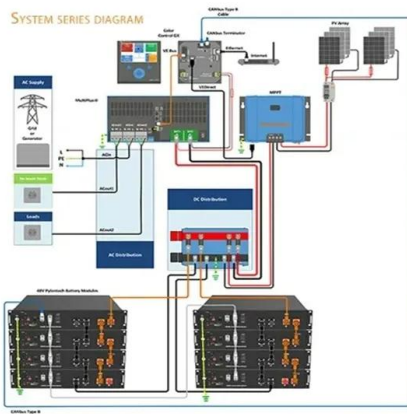

bereits die Shelly 3EM mit der Shelly Integration eingebunden ist.. Schritt für Schritt Anleitung zum Saldieren

Buy Shelly 3EM, WiFi 3-Phase Energy Meter, Contactor Control, ...

Shop Shelly 3EM, WiFi 3-Phase Energy Meter, Contactor Control, Monitor and Control Consumption, Compact Size, Solar Panels Compatible, 3 Channel, Smart Home Automation online at best prices at desertcart - the best international shopping platform in Tanzania. FREE Delivery Across Tanzania. EASY Returns & Exchange.

[Brico] Shelly 3EM: Medidor de energía y simple gestor de

Hace unos días me ha llegado el último producto de la familia Shelly. Se trata del modelo 3EM, un medidor de energía que incluye 3 pinzas de 120A Ya FOTOVOLTAICA em con las dos pinzas amperimétricas conectadas y ves que tienes un sobrante de energía de 500w en tu instalación solar, entonces haces una escena que le dices, cuando sobren

Solar panels monitoring and control - Shelly USA

Keep track of how much energy your solar panels