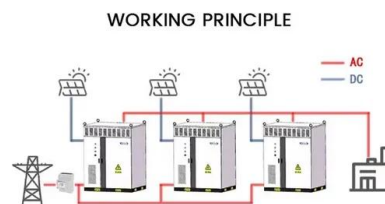

INTEGRATED ARRAY LITHIUM BATTERY SYSTEM (80V)_Sichuan Camy New Energy ...

INTEGRATED ARRAY LITHIUM BATTERY SYSTEM (80V)-Sichuan Camy New Energy Co., Ltd. - Camy - New Energy Add:Chengdu,Sichuan,China . Tel:028-64153944 . Fax:028-64153944 . Camy