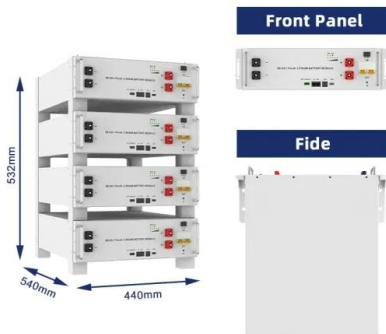

BACnet or Profibus communication - panel-door mounted with Plug-and-Play sensors

Power Conversion

Including modular UPS and scalable solutions, Socomec's high performance UPS ensure the power protection of critical applications. Designed with your current and future needs in mind, Socomec's pioneering technologies guarantee the best possible reliability and highest levels of UPS availability for your electrical power supply.