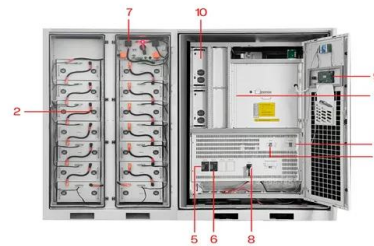

LUNA2000-97/129/161/200KWH , Smart String ESS

The latest Smart String ESS has enhanced active protection to secure worry-free production every time. Equipment safety Real-time detection of each battery cell allows for an early warning and a rapid shutdown of the short-circuit battery pack, ...