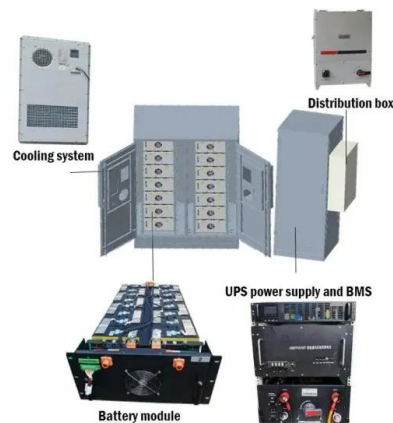

2 Pack 8 Hole Wing 180 Degree Turn Joint Connector ...

Buy PHLKJL 2 Pack 8 Hole Wing 180 Degree Turn Joint Connector Bracket, Solar Panel Bracket, Base. for 3-Way Channel Cross Section, 0.2" Thick, Fits 1/2" Bolt in 1-5/8" Post Channel: Brackets - Amazon FREE ...