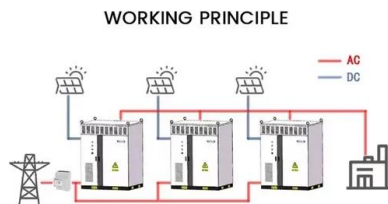

1 Pack 8 Hole Wing 180 Degree Turn Joint Connector Bracket, Solar ...

Buy PHLKJL 1 Pack 8 Hole Wing 180 Degree Turn Joint Connector Bracket, Solar Panel Bracket, Base. for 3-Way Channel Cross Section, 0.2" Thick, Fits 1/2" Bolt in 1-5/8" Post Channel.: ...

Contact Us

For catalog requests, pricing, or partnerships, please visit:
<https://ssab-proiect.eu>