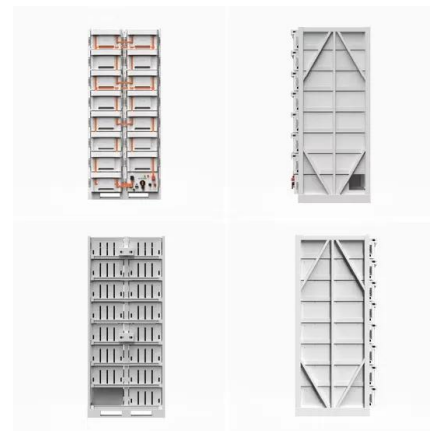

European Solar and Energy Storage Solutions

Solar 180 degree rotating bracket

Overview

What are adjustable solar panel mounting brackets?

Adjustable solar panel mounting brackets designed for off-grid solar systems. Quick assembly with stainless steel fasteners and precise hole placement. Great addition for use on top of an RV or other flat surface. Compatible with Renogy Solar Panels under 100W. Some of these items ship sooner than the others.

Rotating Portrait/Landscape Articulating TV Mount Brackets

Shop and save on the best made Rotating Portrait/Landscape articulating wall mounts with 31.5" extension, 180 deg swivel, 15 deg tilt. These mounts are designed to offer the most ...

2 Pack 8 Hole Wing 180 Degree Turn Joint Connector ...

Buy PHLKJL 2 Pack 8 Hole Wing 180 Degree Turn Joint Connector Bracket, Solar Panel Bracket, Base. for 3-Way Channel Cross Section, 0.2" Thick, Fits 1/2" Bolt in 1-5/8" Post Channel: Brackets - Amazon FREE ...

Adjustable Portable DIY Solar Panel Stand

This DIY portable solar panel stand is 100% adjustable from 90-degrees to 5-degrees of angle. During the summer the sun is much higher in the sky than it is during the winter. During the summer solar panels can often lay ...