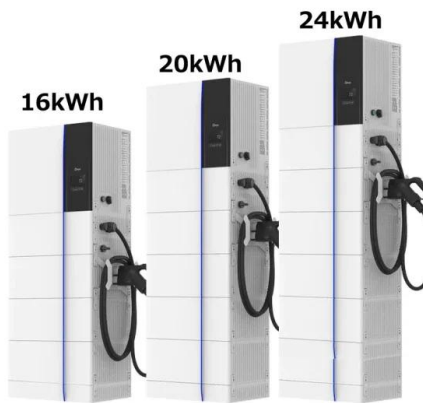

Solar Extension Bracket