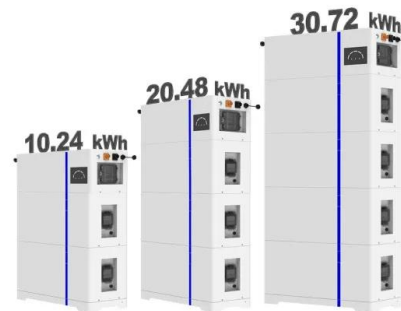

ESS

How to Connect the Solar Panel to Your SoloCam S340

2. Connect the solar panel to the camera using the provided USB-C extension cable. 3. Firmly secure the camera onto the mounting bracket. ?Be careful not to install by mistake. 4. Install the ...

20W 12V Solar Panel Kit, Solar Battery Trickle Charger Maintainer ...

Voltset 30W 24V Solar Panel Kit, Solar Battery Maintainer with MPPT Charge Controller Adjustable Bracket, Solar Battery Charger for RV Car Boat Tractor and Camping. Solar ...