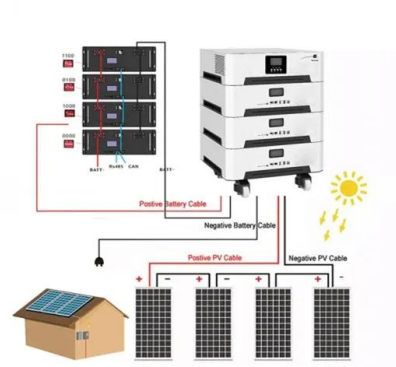

appliances, two USB power ports, and a digital LED voltmeter display for checking battery status. ...