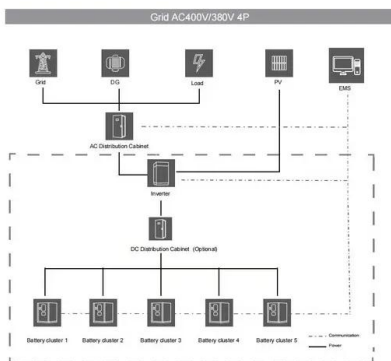

Wagan 2547 Solar ePower Cube 1500 PLUS

The Solar e Power Cube 1500 PLUS features a 1500 watt power inverter, two 115V AC outlets, two 12V accessory outlets for powering DC appliances, two USB power ports (5V 2.1 amp total), and a digital LED voltmeter display for ...

Wagan 2546 Solar ePower Cube 1500

The Solar ePower Cube features a 1500 watt power inverter, two 115V AC outlets, two 12V accessory outlets for powering DC appliances, two USB power ports (5V 2.1 amp total), and a