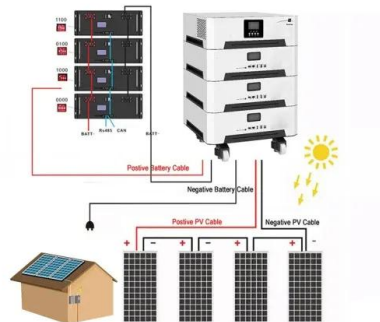

Wagan EL2546 Solar e Cube 1500 : Solar Generator

The Solar ePower Cube Solar Generator features a 1500 watt power inverter, two 115V AC outlets, two 12V accessory outlets for powering DC appliances, two USB power ports (5V 2.1 amp total), and a digital LED voltmeter display for checking battery status. Includes both AC and DC adapters to recharge the built-in 55 AH AGM/gel hybrid battery.