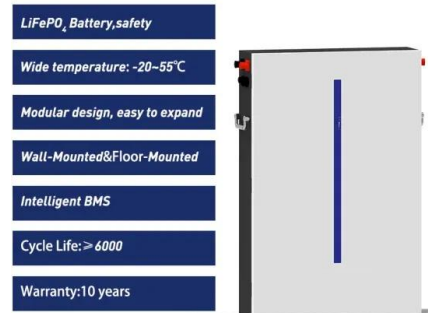

Renogy 30A 12V/24V PWM Solar Charge Controller, ...

Renogy 30A 12V/24V PWM Solar Charge Controller with LCD Display Flush Mount Design Negative Ground, Compatible with Sealed, Gel, Flooded and Lithium Batteries, Adventurer 30A Meet the Renogy Adventurer ...