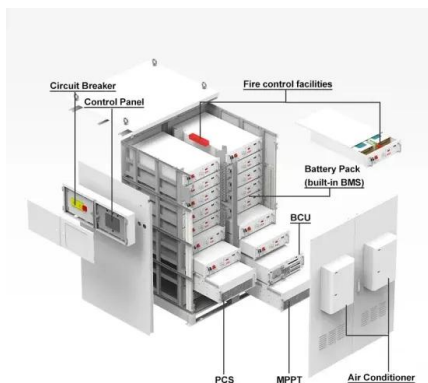

Solar panel bracket 150w

SR Mecatronic Solar Panel with Mounting Bracket 150W

The SR Mecatronic Solar Panel with Mounting Bracket 150W is an effective off grid solar charging solution built with monocrystalline cells, an anodised aluminium frame and low tempered iron ...

BougeRV mounting z Bracket for 100w 150w 200w 300w Solar Panel

BougeRV mounting z Bracket for 100w 150w 200w 300w Solar Panel, Supporting for RV, Roof, Boat, Off-Grid, Set of 4 Units . Visit the BougeRV Store. 4.7 4.7 out of 5 stars 423 ratings. ...

Amazon : HQST Adjustable Solar Panel Tilt Mount Brackets, ...

Support Solar Panel Size: Up to 150 watt ; Bracket Weight: Around 4 lbs ; Fixed Bracket Length: 710 mm / 28 in ; Tilt Bracket Length: 370 mm / 14.6 in ; HQST 28-inch Adjustable Solar Panel ...

BougeRV mounting z Bracket for 100w 150w 200w 300w Solar ...