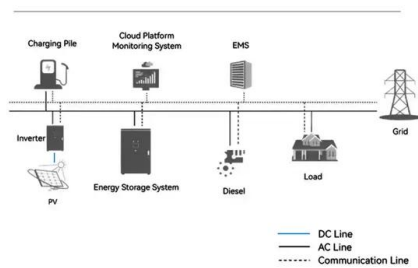

System Topology