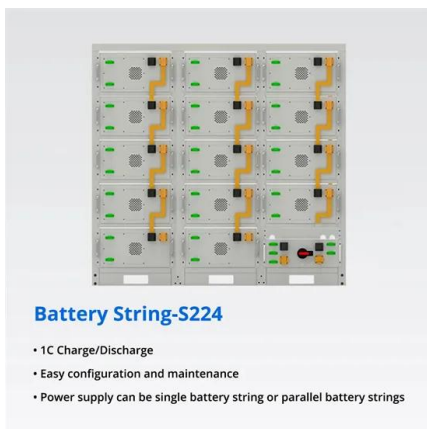

Battery String-S224

- 1C Charge/Discharge
- Easy configuration and maintenance
- Power supply can be single battery string or parallel battery strings

Hybrid Inverter Combos

5KVA MPPT Luxpower Load Shedding Dyness 5.12 KWh Combo Backup Power Kit With 6x Solar 435W Solar Panels Mono. Regular price R 31,800 00 R 31,800.00. 5KVA Sunsynk Load Shedding 5.1 kWh Combo Backup Power Kit. Address Kempton Park: Unit 7 Cadence Industrial Park 12 Pomona Road, Gauteng, Kempton Park 1619 (open for walk-in customers)

Solar Warehouse SA Reviews ,