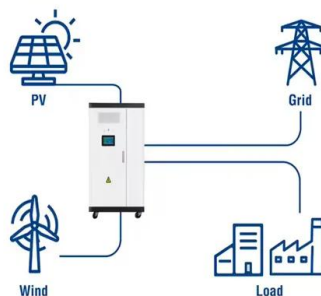

Utility-Scale ESS solutions

Solar Warehouse SA Reviews , Read Customer Service Reviews of

Solar Warehouse SA. My experience with Solar Warehouse SA was definitely 5 star. Willing to assist after hours and at short notice. Prompt