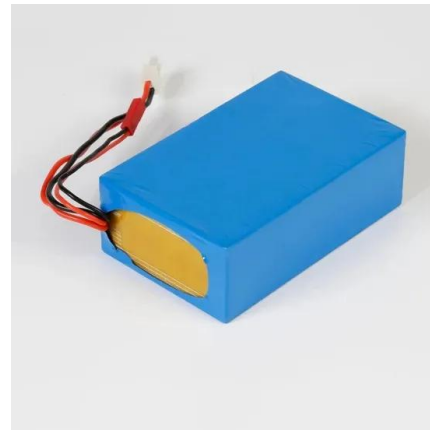

locals

Anker SOLIX Foldable Solar Panel 400W

Up to 23% Conversion Efficiency: You'll notice 1.5X faster charging times thanks to monocrystalline solar cells and a powerful sunlight-trapping surface. 3-Mode Angle Adjustments: Seamlessly adjust SOLIX PS400 Solar Panel to 40°, 50°, ...

Anker SOLIX , X1 Energy Storage System , 3-36kW & 5-180kWh

??8%??· Anker SOLIX X1 transforms your power experience. Store solar energy during the day for nighttime use or off-grid. Enjoy savings on your power bill, too. Connect X1 with ...