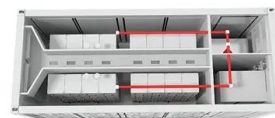

Cocos Dive

With a connection to the Cocos Keeling Islands since 1989, your seasoned guide Dieter Gerhard invites you to explore an untouched realm. Here, you can witness magnificent species like barracuda, big-eye trevally, dog-tooth tuna, black tip, white tip, and grey reef sharks, and rainbow runners as they gracefully roam the ocean depths.