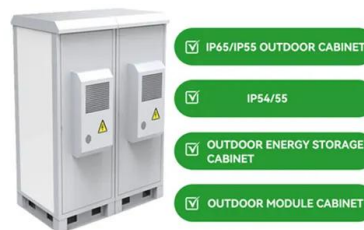

be a PowerHouse distributor

Products Discover by Scenarios SOLIX Infinity Holiday Sale. Explore For X1 Installers. Cutting-edge technologies in fast-charging, energy efficiency, and battery management systems. Exceptional durability and safety standards. A Powerful Solution for Every Need. Anker 521. Most Portable. 256Wh , 200W. Anker 535. Most Versatile.