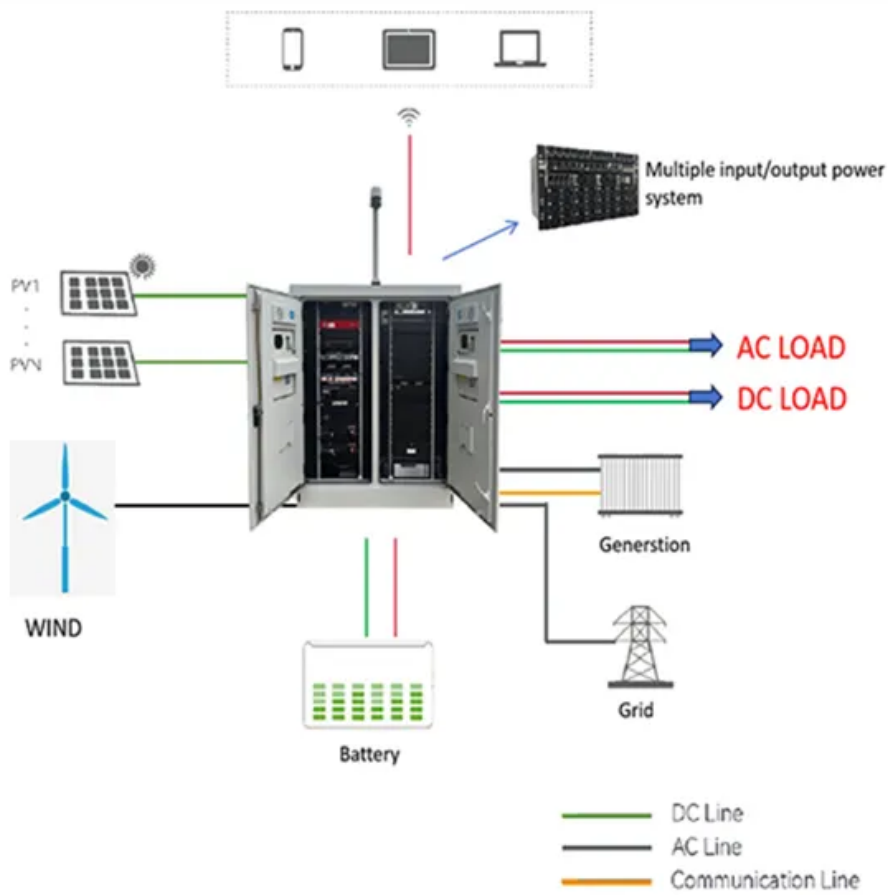

European Solar and Energy Storage Solutions

Super quiet generator for sale