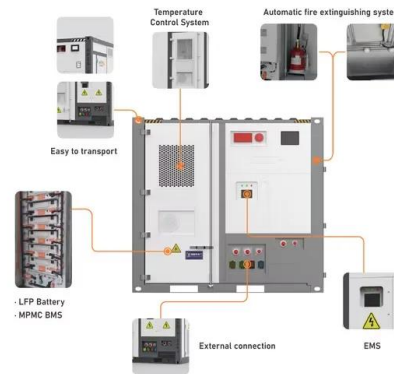

Honda EU2200i Super Quiet Inverter Generator , Honda Generators

The Honda EU2200i super quiet inverter generator offers 2200 watts of power. Extremely quiet and fuel efficient, this portable generator is ideal for camping & RV use. Super quiet - less ...

PowerSmart 2580-Watt Gas Powered Portable Inverter Generator, Super ...

PowerSmart 2500-Watt Gas Powered Portable Inverter Generator, Super Quiet for Camping, Tailgating, Home Emergency Use, EPA Compliant 2024 Version . Visit the PowerSmart Store. ...

Honda EU7000iS Super Quiet Inverter Generator , Honda Generators

The Honda EU7000iS inverter generator offers 7000 watts of power. Quiet and fuel efficient, the EU7000 portable generator is ideal for home, outdoor events, RV, & more. Super quiet - ...