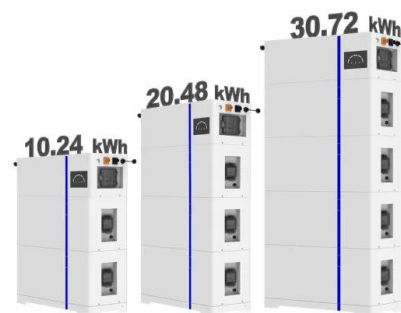

Dedeman Sistem fotovoltaic Lohuis, panou solar fotovoltaic 100W

Sistem fotovoltaic Lohuis, panou solar fotovoltaic 100W + controler incarcare solara 20A pe Dedeman.ro. Aflati informatii despre pret si disponibilitate pentru Sisteme / kituri fotovoltaice pe site. Sistem fotovoltaic 12V / 17Ah, 30W, 6 becuri LED x 5W, SD, USB + functie Bluetooth + radio FM / AM, 4 x USB 5V

ESS