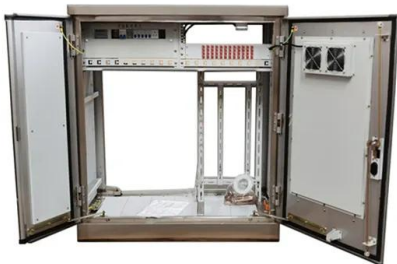

A Review of SolarEdge Home Battery

In summary, the SolarEdge Home Battery offers an impressive combination of energy storage capacity, efficiency, and warranty coverage. Its however, priced well above the market average and for the majority of users, price is often the chief consideration.