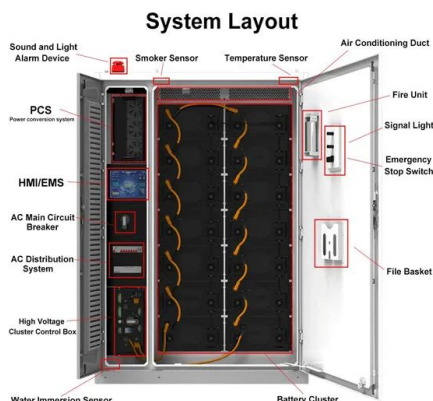

Taiwan solar edge battery price

SolarEdge Home Battery Review: A Good Battery From a Big Solar ...

The SolarEdge Home Battery offers solid performance specs and an excellent warranty at a fair price for a home battery. Here's what to know. SolarEdge Home Battery Review: A Good Battery From a

Residential Single Phase Inverter , SolarEdge Australia

SolarEdge Single Phase Home Genesis Inverter . The SolarEdge single phase Home Genesis inverter breaks the mold of traditional solar inverters by being light weight and incredibly efficient. It has the ability to connect to the SolarEdge Home Battery. It also comes with safe DC as standard and features a 12-year warranty

New Battery Cell Factory for Energy Storage , SolarEdge

Battery storage is becoming increasingly popular and important. Driven by several factors including technological advancements, grid modernization efforts, expanding electric vehicle markets, national carbon-zero targets, and government tax incentives and rebates, some estimate the energy storage market could reach more than $26 billion in annual sales by the end of 2022.