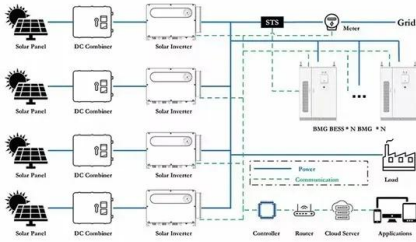

environment.

Telecom outdoor cabinet Uzbekistan

12U IP55 Outdoor Telecom Cabinet with 300W Air Conditioner, ...

AZE's 12U outdoor telecom enclosure with 300W air conditioner is designed to house a variety of telecommunication equipment with 19" or 23" rack rails, standard features that include HVAC climate control, they can provide outstanding environment protection from vandalism, dust, rain, snow and dripping water of your network equipment.