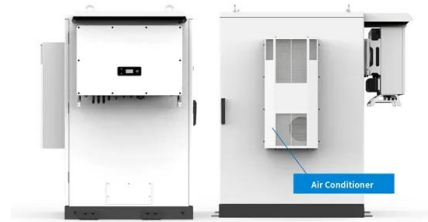

through compression refrigeration, and transfers the heat emitted by the equipment in the cabinet to the outside of the cabinet in a closed environment of the cabinet. Our outdoor Telecom Enclosures are widely used in the area of: