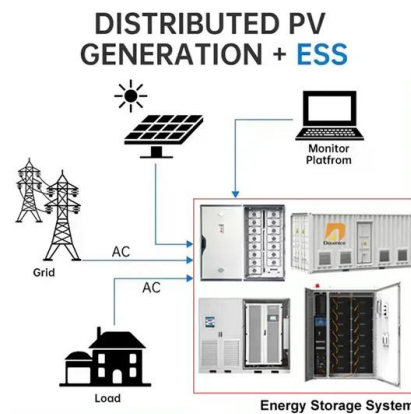

Beebeejump Solar S1 price from konga in Nigeria

BeeBeeJump Solar S1 is an upgrade on S1 easy, it is capable of giving you 24-7 Electricity. Specifications 160 watts panel - Polycrystalline solar panel that charges the Lithium Iron Phosphate Battery fast within 2-3 hours of light. The Solar Panel starts charging as early as 6 am in the morning. 338 w/h battery - The main unit of the product has a battery capacity of 338 ...