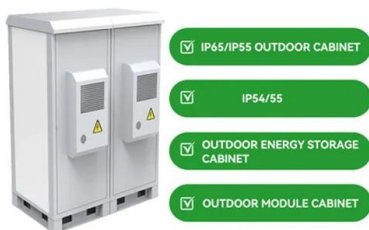

LiFePO4 Batteries for Aerial Work Platforms

ROYPOW aerial work platform batteries support up to 10 years of design life and over 3,500 times of cycle life. Treating the aerial work platform battery right with proper care and maintenance will ensure a battery will reach its optimal ...