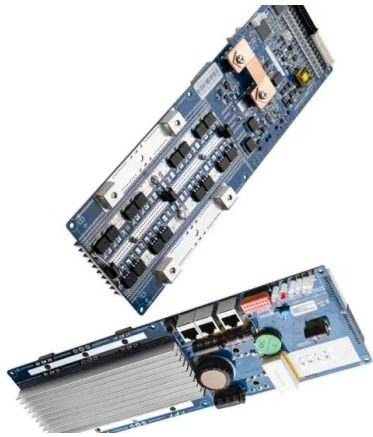

Aerial Work Platform Batteries

Crown Battery is a trusted supplier of deep-cycle batteries, including crown forklift batteries, to the leading aerial work platform manufacturers and equipment rental companies. Crown batteries provide dependable power for even the most demanding equipment, operating in the toughest conditions. FLA Deep Cycle Batteries Crown Battery's deep cycle batteries provide serious ...