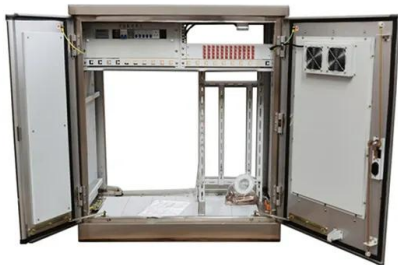

Amazon : Jackery Portable Power Station Explorer 1500,

...

Jackery Portable Power Station Explorer 1500, 1534Wh Capacity with 3 x 110V/1800W Lightweight AC Outlets, Solar Generator, Non-gasoline for Home Use Backup, Emergency, RV Outdoor Off-Grid Camping Share: