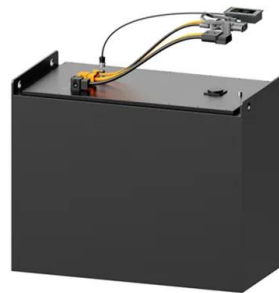

Solar Project

Solar Array's seen on the three tiny islands of Tokelau to completely produce solar power energy. The renewable energy system comprising of solar panels, storage batteries and generators running on biofuel derived from coconut will generate enough electricity to meet 150% of the islands' power demand.