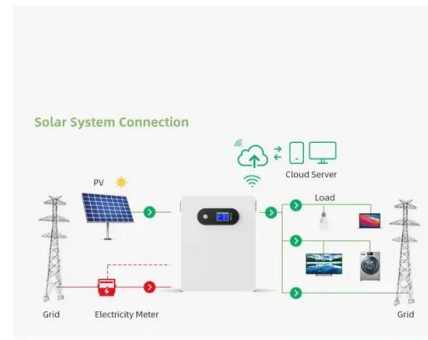

European Solar and Energy Storage Solutions

Tokelau solar generator 1500 watts

Tokelau solar generator 1500 watts

Jackery Solar Generator 1500

The Jackery Solar Generator 1500 integrated: The combination of the Jackery Explorer 1500 and combinations of SolarSaga 100 gives you the ultimate package for off-grid power needs. This is great for camping, RV trips or long outdoor adventures. THE JACKERY SOLAR GENERATOR 1500: Integrate and combine the Explorer 1500 portable power station ...

Jackery Solar Generator 1500

Fast Solar Recharging: with Solarpeak(TM) technology (upgraded MPPT technology), the Solar Generator 1500 can truly identify the biggest input available in real time and maximize power extraction under all conditions, allowing you to charge ...

Jackery 1500 Solar Generator Kit

The Jackery 1500 Solar Generator Kit combines our largest power station with the high efficiency SolarSaga 100 watt solar panel to bring you the perfect combination of power storage and green energy recharge. Stable, safe, and offers huge 1534Wh capacities, 1800W AC outputs, and a fast recharging efficiency, which will run up to 7 appliances all together at once.

Jackery Explorer 1500 Portable Power Station

Jackery Solar Generator 1500 is an integrated system in combining the Explorer 1500 and SolarSaga 100W solar panels. The solar panels convert energy from the sun into electricity, storing in a portable power station. Please note that the AC output port can only charge/power devices that operate at less than total 1800