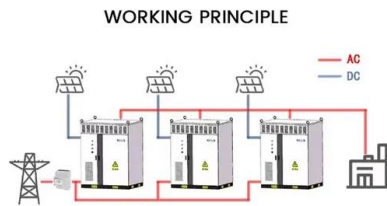

Transfer to Tonga

Sending money to Tonga? Transferring GBP to TOP is easy with Wise. Send money to your friends, family or business partners in Tonga at a great rate with Wise. Over 12.8 million happy users. Low fees, fast transfers.

Plug and outlet type used in Tonga

Whatever you need to buy during your trip, whether it's a travel adapter, train ticket or an extra bottle of sunscreen, the Wise card has you covered.. You can spend like a local in 150+ countries, as this clever contactless card automatically converts currency at the mid-market exchange rate whenever you spend - for just a small conversion fee.. And for extra convenience, you can add ...