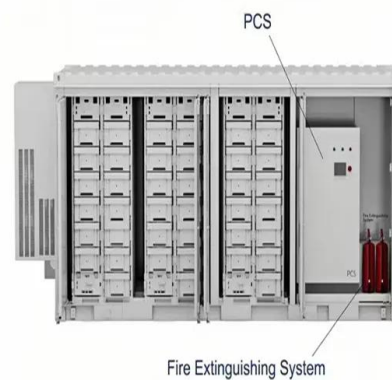

Trapezoid-steel roof

Trapezoid Steel IMS-Solar BV is an internationally operating producer of a sustainable mounting system for solar panels, which can be applied to a corrugated roof, Trapezoid steel roof or tiled roof. The system does not put ...