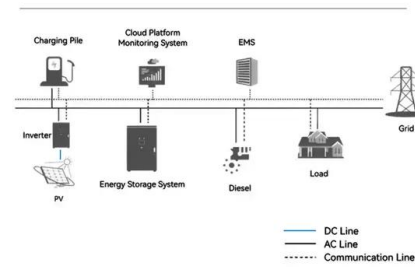

System Topology