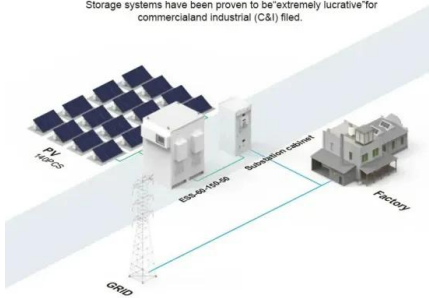

BASIC APPLICATION

How does Pitcairn Island get supplies?

Is there WIFI on Pitcairn Island? While Pitcairn Island is remote, it does have internet facilities, though speed and capacity may be limited. Homestay guests usually have access to local WIFI facilities, which may come at an additional cost.

Our Projects , Projectpitcairnscoi

making the island more accessible, and laying the groundwork for sustainable . economic development. These efforts not only preserve Pitcairn's unique heritage but also create new opportunities for its people. Join us as we work together to secure a vibrant future for this extraordinary island community.

Pitcairn WiFi Internet and MiFi

You can now rent the Cello Mobile Pitcairn pocket WiFi device (also known as a travel WiFi router) with a pay as you go hotspot plan. It's small and convenient to carry with you at all times, so you can stay connected and be online when traveling to Pitcairn. You can connect up to 5 WiFi-enabled devices to the mobile WiFi device.