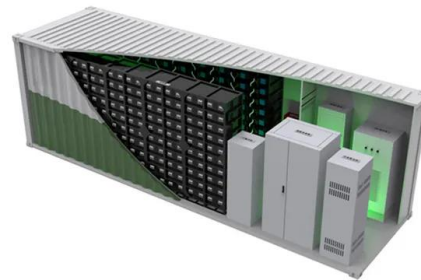

SM AirSeT

- Innovative green switching technology with pure air and Shunt Vacuum Interruption (SVI)TM
- CompoDrive - a new generation mechanism engineered from high-tech composite materials
- Footprint and connection positions identical to former technology
- Plug & Play motorization
- Familiar 3-position switch: closed, open-disconnected, earthed
- Comprehensive range ...