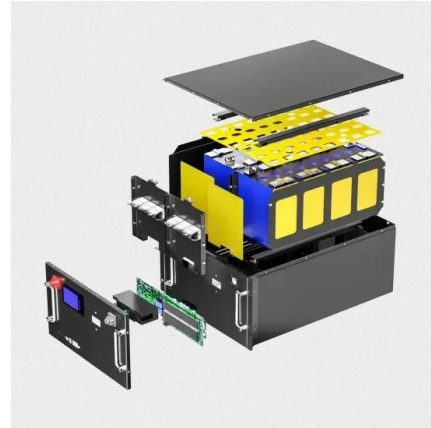

efficient spaces.

Advancing eco-friendly energy solutions in Bangladesh

The project aims to create a supportive political, regulatory, and economy environment to accelerate Bangladesh's eco-friendly energy transition. It highlights the application scenarios, potential, and limitations of eco-friendly technologies.