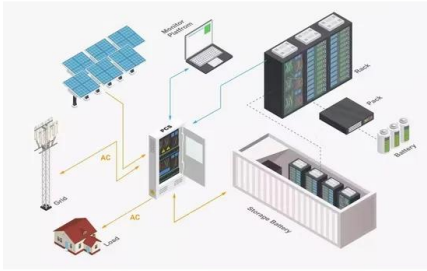

solutions to remotely manage the assets, make ...