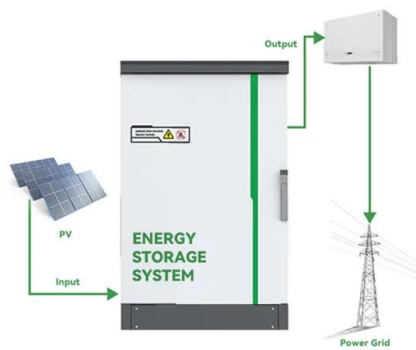

. Le foto dei prodotti hanno carattere indicativo
Armadio contenitore per ...

Contact Us

For catalog requests, pricing, or partnerships, please visit:
<https://ssab-proiect.eu>