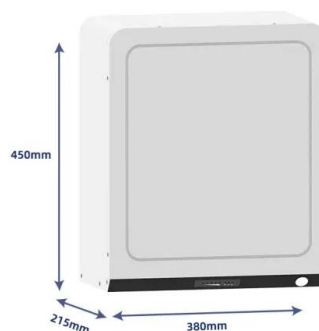

60V 50Ah Lifepo4 Battery Pack for Ebike Electric Scooter

Description * 60V 50Ah Lifepo4 Battery pack is made of 20 pcs of 50000mAh polymer lithium cells* One Special 20 cells PCB with balance function is installed with battery pack to protect battery from over charging, over discharging and over drain* Voltage : 60V* Capacity: 50Ah* Cut-off voltage: 47V* Max. discharging cur