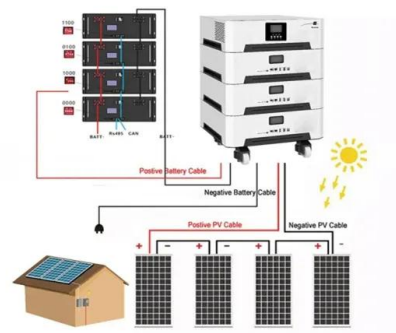

ZT-96A (ANJ3000DS), 2*60V45Ah 3000W 4wheeled E-VEHICLE

Type of battery: Lead-acid. Battery capacity: