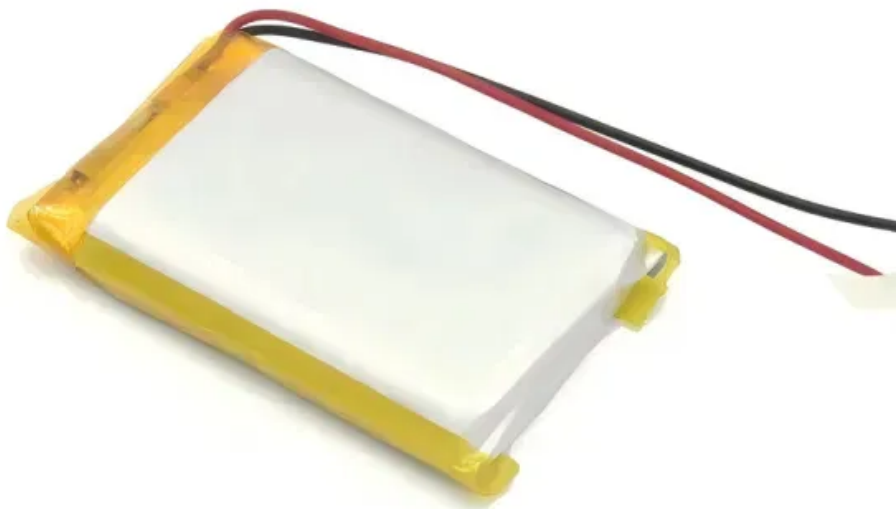

European Solar and Energy Storage Solutions

Åland 3000 w battery

Åland 3000 w battery

Best 3000+ Watt Solar Generators 2024: Reviews & Buying Guide

The fact that it's expandable and uses a long lasting LiFePO4 battery makes the Delta Pro our top pick for most people who need a reliable power source they can recharge every day for years, if necessary. Pros. 3000+W solar generators are ideal for any situation that requires powering multiple appliances like home backup, an RV, boat, or

EDECOA Hybrid Solar Inverter 3000W 24V to 220V Pure Sine Wave ...

Features All in one inverter: DC 24V to AC 220V hybrid inverter, built-in MPPT solar charge controller, battery charger, compatible with a wide range of battery types, compatible with PV solar panel input, grid/generator input. Pure sine wave: provides high quality and stable AC power, protects the load, extends the se